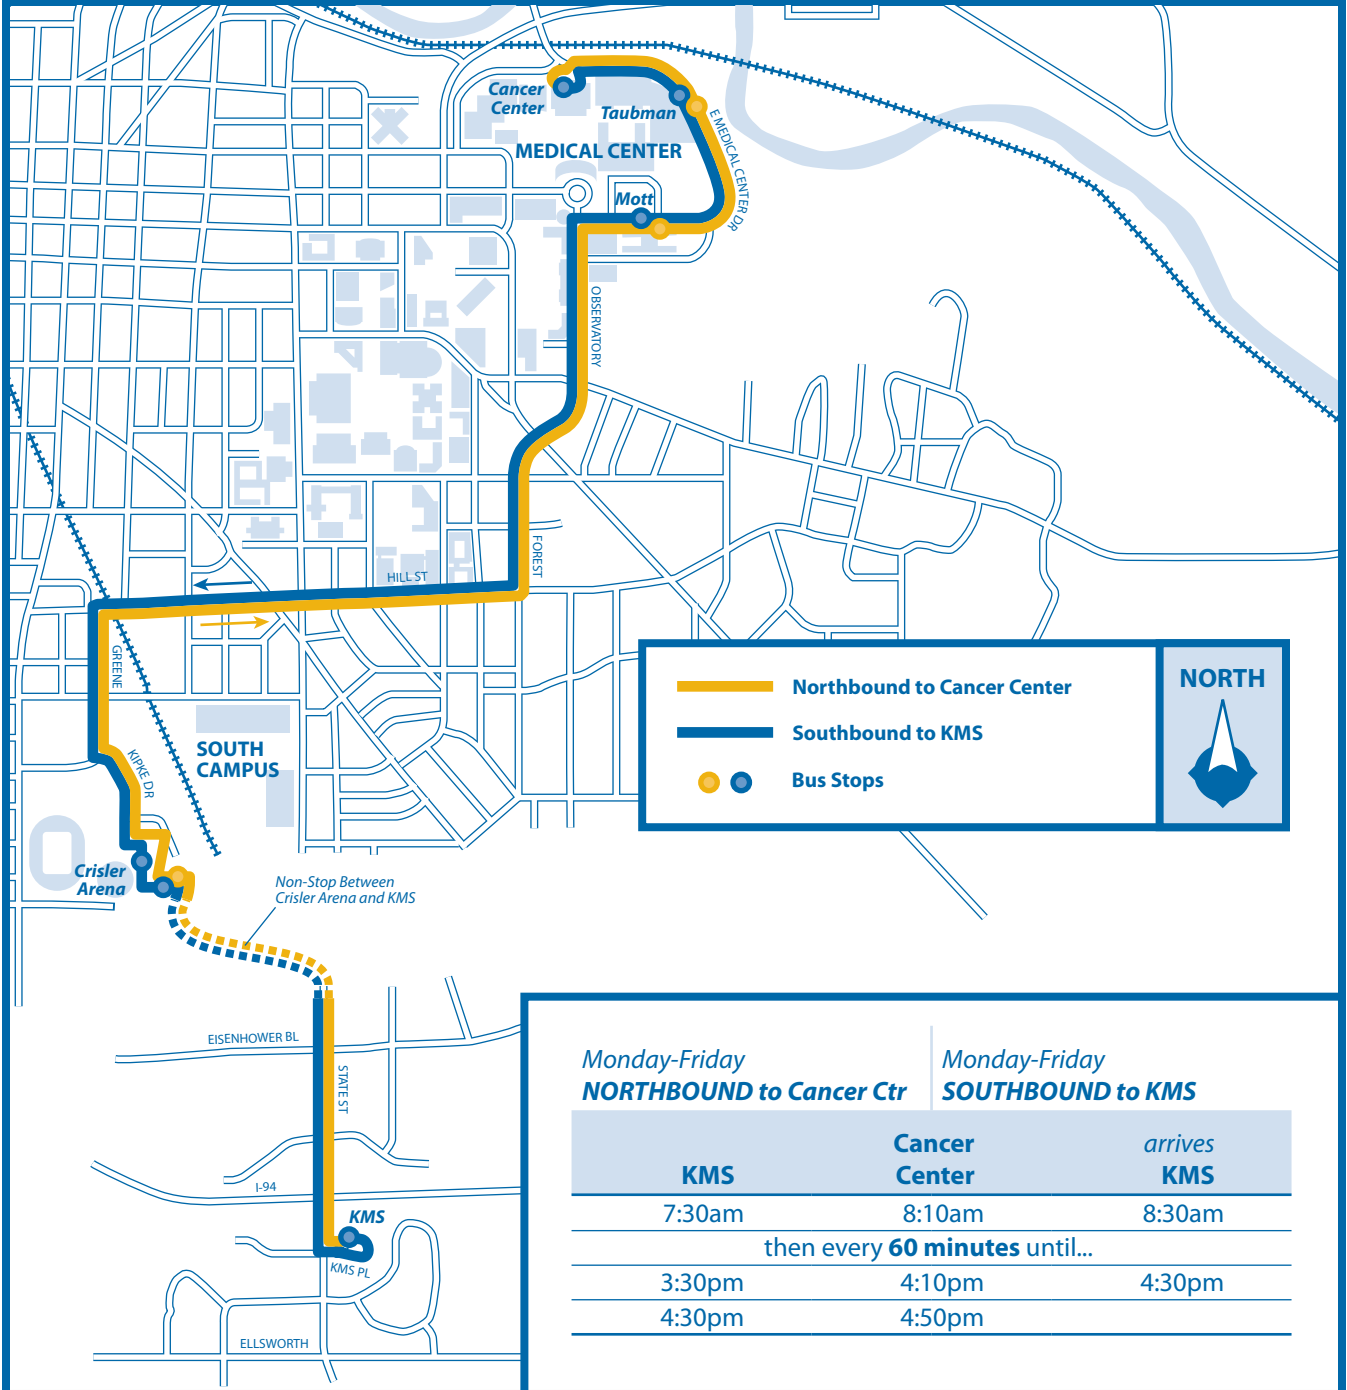

KMS

Monday-Friday
Year-Round

Monday-Friday
NORTHBOUND to Cancer Ctr

Monday-Friday
SOUTHBOUND to KMS

KMS	Cancer Center	arrives KMS
7:30am	8:10am	8:30am
then every 60 minutes until...		
3:30pm	4:10pm	4:30pm
4:30pm	4:50pm	