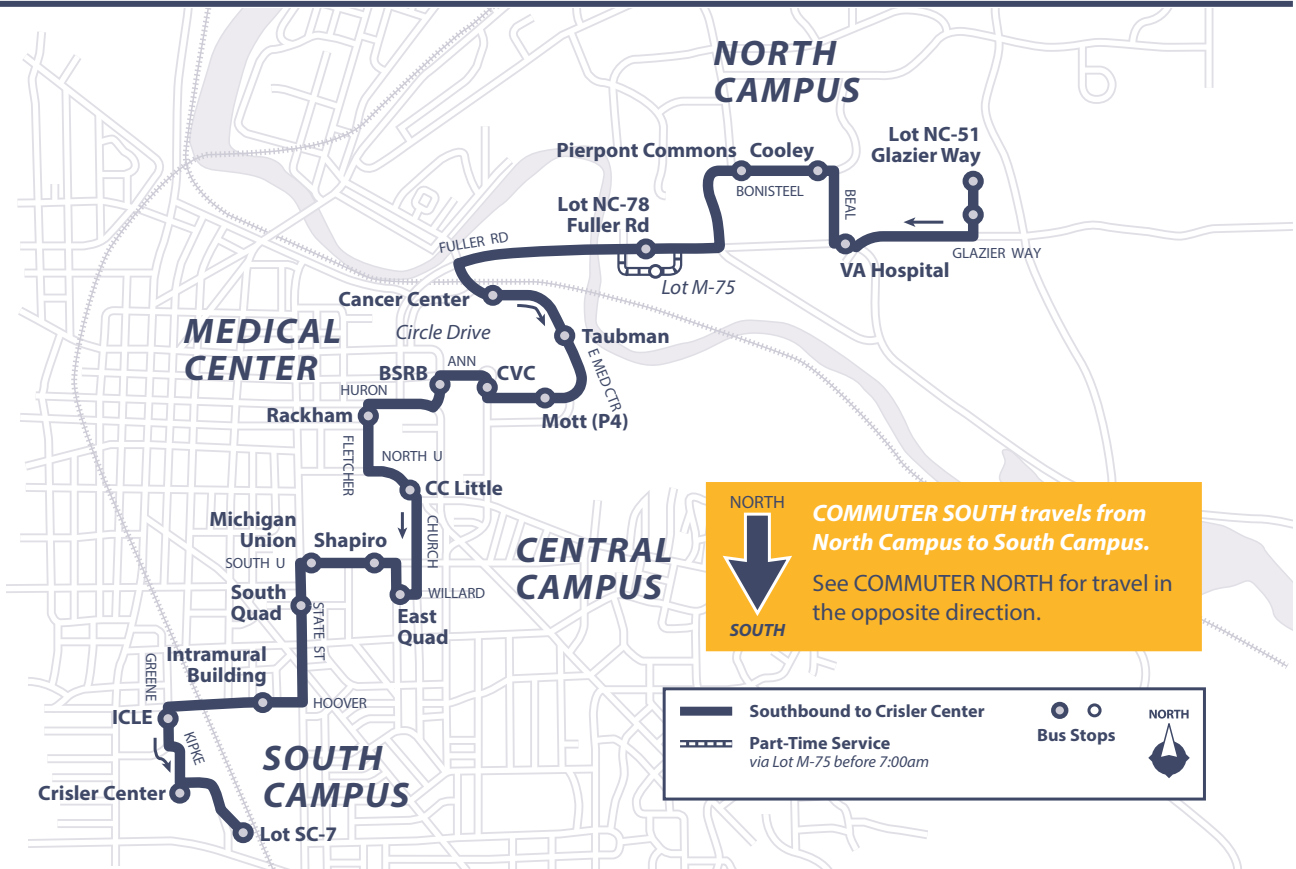

Commuter South

MON-FRI
YEAR-ROUND

COMMUTER SOUTH travels from North Campus to South Campus. See **COMMUTER NORTH** for travel in the opposite direction.

Southbound to Crisler Center
 Part-Time Service via Lot M-75 before 7:00am
 Bus Stops
 NORTH

Monday-Friday

SOUTH to Crisler Arena

Glazier Way	CCTC-CC Little	Kipke Dr
6:30am	6:45am	7:00am
then every 10 minutes until...		
7:50am	8:05am	8:20am
then every 11 minutes until...		
6:50pm	7:05pm	7:20pm
7:00pm	7:10pm	7:30pm
7:10pm	7:25pm	7:40pm
7:20pm	7:40pm	7:50pm
7:30pm	7:55pm	8:00pm
then every 15 minutes until...		
1:00am	1:15am	1:30am

Before 7:00am buses travel via Lot M-75.

See **Med Express** route for additional service from Glazier Way to Medical Center destinations.

Please see ltp.umich.edu for additional schedule details.