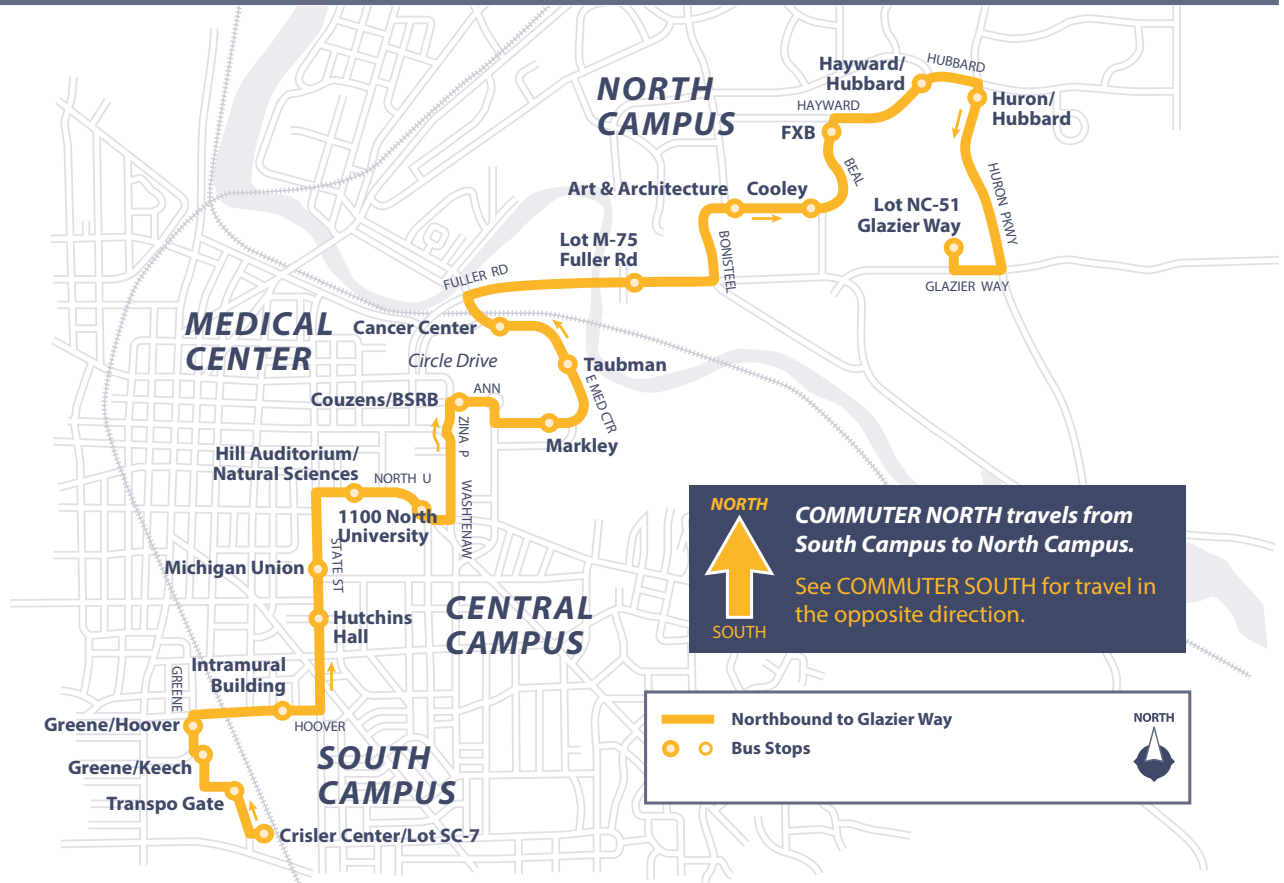

Commuter North

MON-FRI
YEAR-ROUND

NORTH
↑
SOUTH

COMMUTER NORTH travels from South Campus to North Campus.
See **COMMUTER SOUTH** for travel in the opposite direction.

— Northbound to Glazier Way
○ Bus Stops

NORTH
↓
SOUTH

Monday–Friday

NORTH to Glazier Way

Kipke Dr	CCTC-1100 North U.	Markley/Mott	Glazier Way
6:00am	6:10am	**	6:30am
then every 10 minutes until...			
7:50am	8:00am	**	8:20am
then every 11 minutes until...			
6:50pm	7:00pm	**	7:20pm
7:00pm	7:10pm	**	7:30pm
7:15pm	7:25pm	**	7:45pm
7:30pm	7:40pm	**	8:00pm
7:45pm	7:55pm	8:00pm	8:15pm
then every 15 minutes until...			
1:00am	1:10am	1:15am	1:30am

Additional service from Medical Center (Markley) to Glazier Way operates between 6:25am and 7:20pm.

Trips serve Markley/Mott throughout the day. Starting at 8:00pm, buses also observe a timepoint at this stop.

Please see ltp.umich.edu for additional schedule details.