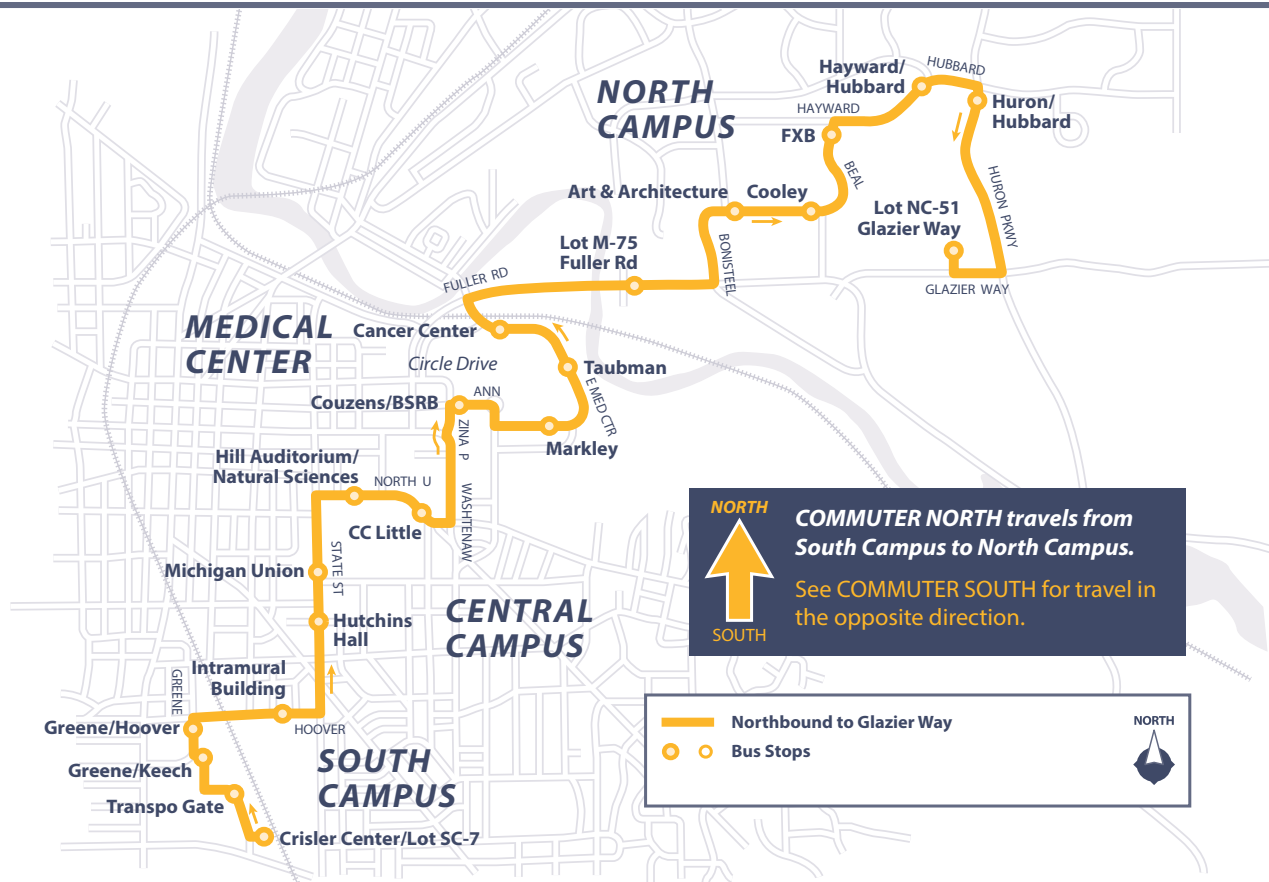

Commuter North

MON-FRI
YEAR-ROUND

NORTH
↑
SOUTH

COMMUTER NORTH travels from South Campus to North Campus.
See **COMMUTER SOUTH** for travel in the opposite direction.

— Northbound to Glazier Way
○ Bus Stops

NORTH
↑
SOUTH

Monday–Friday

NORTH to Glazier Way

Kipke Dr	CCTC- CC Little	Markley/ Mott	Glazier Way
6:00am	6:10am	**	6:30am
then every 10 minutes until...			
7:50am	8:00am	**	8:20am
then every 11 minutes until...			
6:50pm	7:00pm	**	7:20pm
7:00pm	7:10pm	**	7:30pm
7:15pm	7:25pm	**	7:45pm
7:30pm	7:40pm	**	8:00pm
7:45pm	7:55pm	8:00pm	8:15pm
then every 15 minutes until...			
1:00am	1:10am	1:15am	1:30am

Additional service from Medical Center (Markley) to Glazier Way operates between 6:25am and 7:20pm.

Trips serve Markley/Mott throughout the day. Starting at 8:00pm, buses also observe a timepoint at this stop.

Please see ltp.umich.edu for additional schedule details.