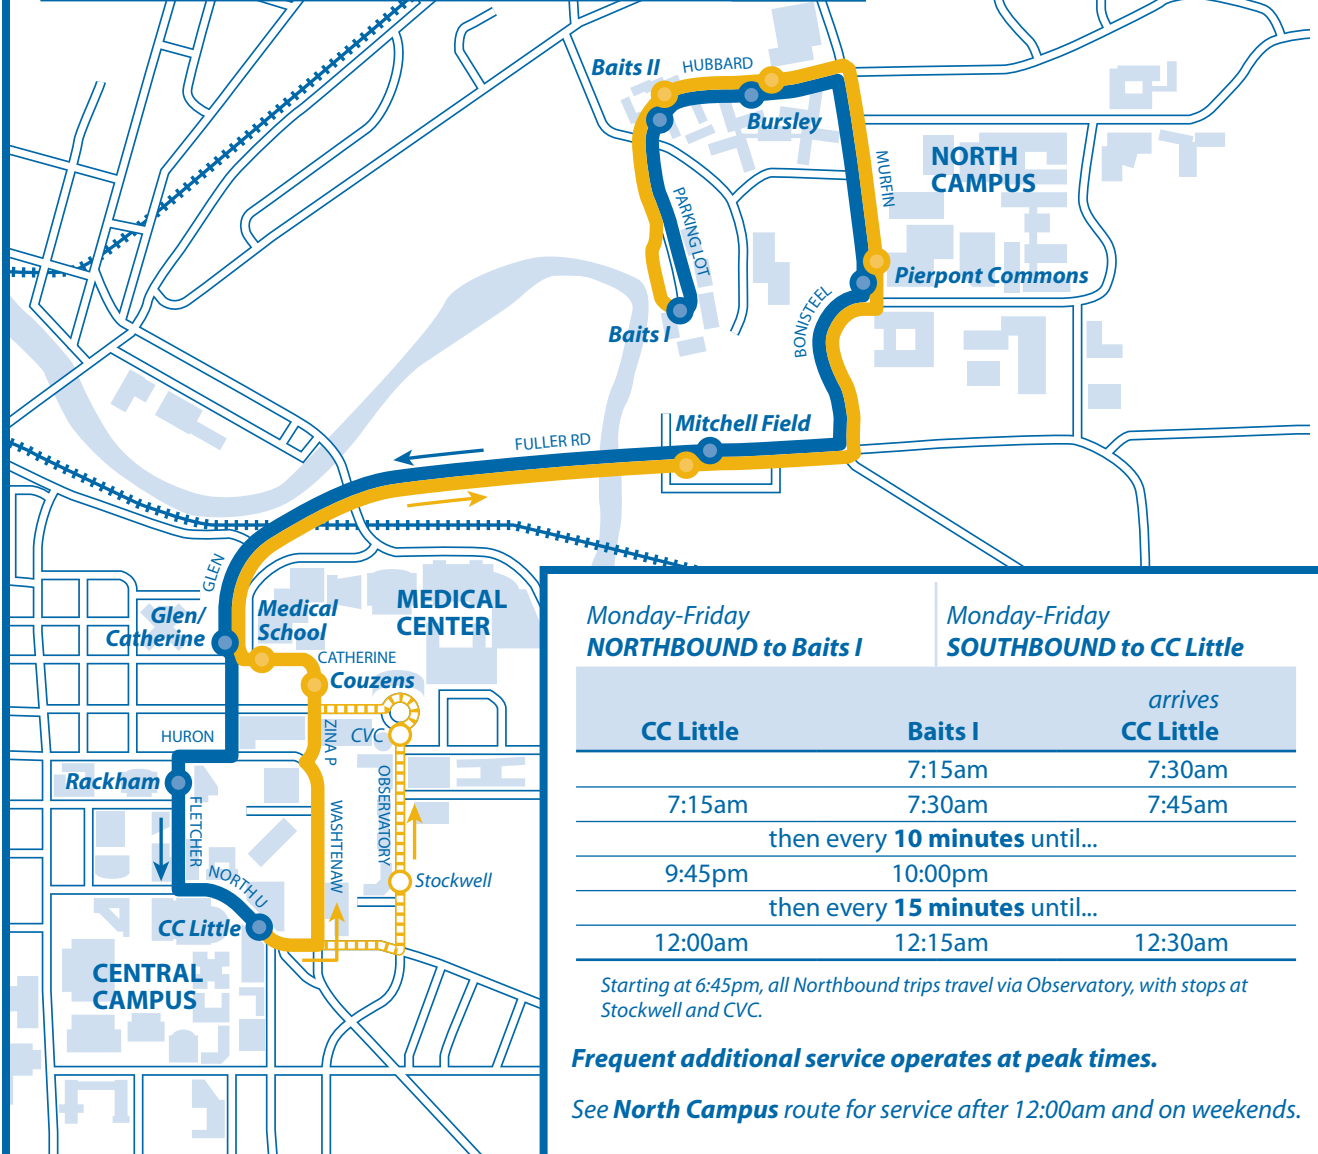

Bursley-Baits

Monday-Friday
Fall and Winter Terms

- Southbound to CC Little
- Northbound to Baits I
- Part-Time Service
via Observatory starting at 6:45pm

Bus Stops

NORTH

Monday-Friday
NORTHBOUND to Baits I

Monday-Friday
SOUTHBOUND to CC Little

| CC Little | Baits I | arrives CC Little |
|---------------------------------------|---------|----------------------|
| | 7:15am | 7:30am |
| 7:15am | 7:30am | 7:45am |
| then every 10 minutes until... | | |
| 9:45pm | 10:00pm | |
| then every 15 minutes until... | | |
| 12:00am | 12:15am | 12:30am |

Starting at 6:45pm, all Northbound trips travel via Observatory, with stops at Stockwell and CVC.

Frequent additional service operates at peak times.

See **North Campus** route for service after 12:00am and on weekends.